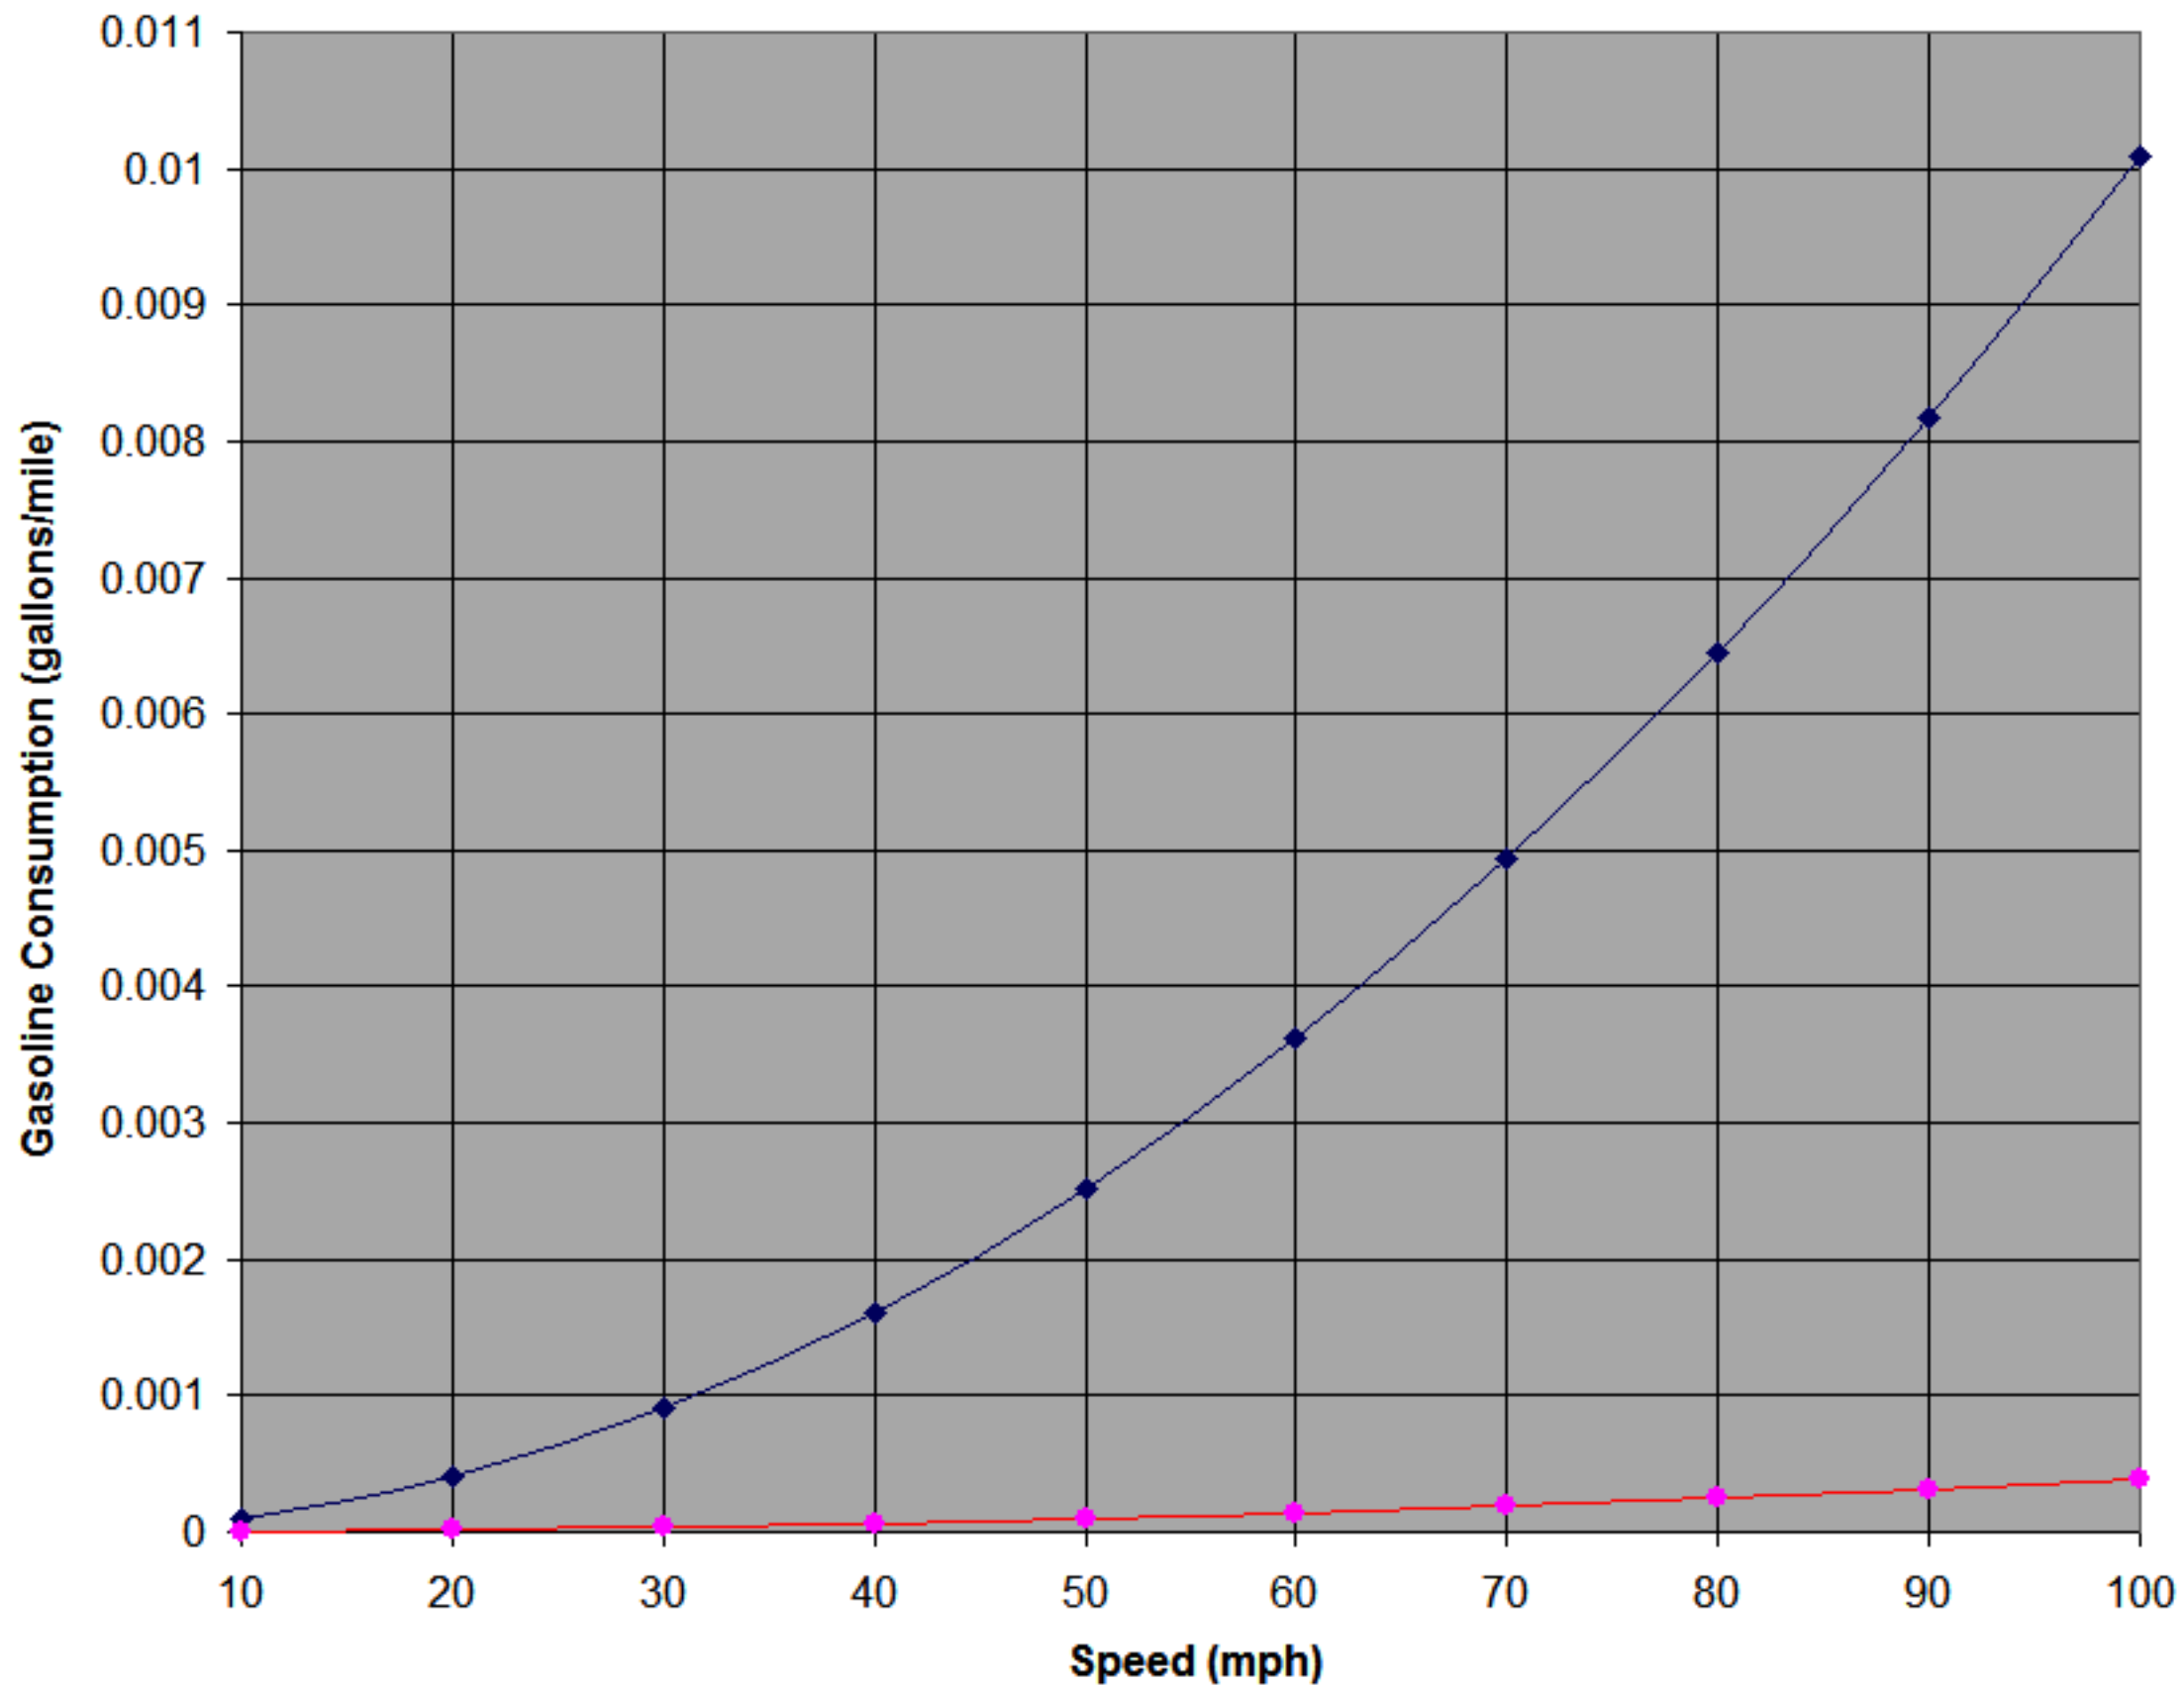

## Shark Fin vs. Competition - Taxi Top Fuel Efficiency

The Shark Fin's "Eco" design and LED panel saves energy and puts more money in your pocket.

\*Calculations performed by SFJ Systems, LLC